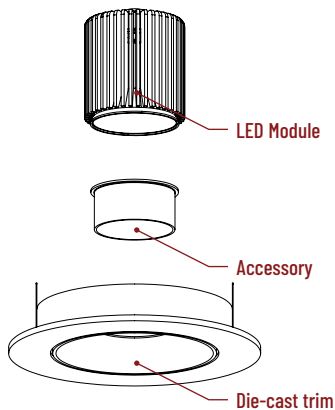

#### 10° TIR Optic Assembly

Specialized narrow spot LED module assembly is also available. Requires LE4 housing. [Click Here](#) for more information.

### ACCESSORIES

Iolite accessories can be added at any point in the design process. Accessories easily install between LED module and die-cast trim.

Luminaire will accommodate (1) hex louver and (1) collar accessory, no accessory holder required.