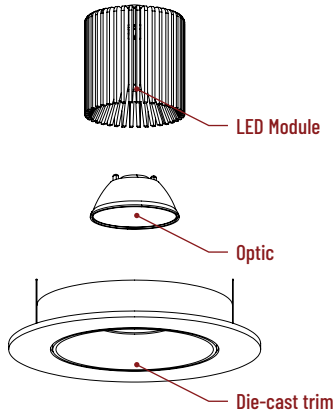

4" Iolite Accessories

4" Iolite Square Adjustable Reflector with Square Aperture

Type
Project
Catalog No.
Notes

FIELD CHANGEABLE OPTICS

Iolite luminaires include spot, narrow flood and flood optics. Optics can be changed in the field by removing LED module from die-cast trim. Optional frosted and TIR optics are also available.

Note: Frosted and Premium TIR optics are not compatible with /HL LED modules.

Frosted Filter-Optic

NIO-REFL38FR 60° Optic
NIO-REFL60FR 73° Optic
Not compatible with /HL LED module.

Premium TIR Optics

NIO-REFLTIR15 22° Optic
NIO-REFLTIR25 26° Optic
Not compatible with /HL or Comfort Dim (CDX) LED modules

10° TIR Optic Assembly

Specialized narrow spot LED module assembly is also available. Requires LE4 housing. [Click Here](#) for more information.

ACCESSORIES

Iolite accessories can be added at any point in the design process. Accessories easily install between LED module and die-cast trim.

Luminaire will accommodate (1) hex louver and (1) collar accessory, no accessory holder required.