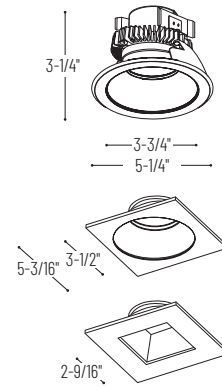

COBALT CLICK SERIES RETROFIT

4" RETROFIT 750LM OR 1000LM

Each Cobalt retrofit includes a medium base socket for easy retrofitting