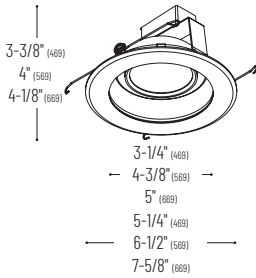

RETROFIT COBALT ADJUSTABLE SERIES

900LM TO 1000LM 4", 5", 6" RETROFIT

Each Cobalt retrofit includes a medium base socket for easy retrofitting

NLCBC-469
4" Adjustable Reflector
BB, BZBZ, HZN, HZW, MPW, WW