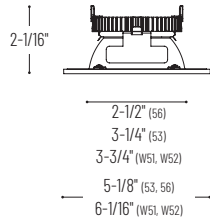

COMMERCIAL AND RESIDENTIAL COBALT SERIES

850LM OR 1250LM 4" SHALLOW IC AIR-TIGHT REFLECTORS

- 2-1/2" (56)
- 3-1/4" (53)
- 3-3/4" (W51, W52)
- 5-1/8" (53, 56)
- 6-1/16" (W51, W52)

NLCBS-4W51
4" Round Reflector
BZ, DMPW, HMPW, MPW, WW

NLCBS-4W52
4" Round Baffle
BZ, MPW, WW

NLCBS-453
4" Square w/Round Aperture
BZ, DW, HZW, MPW, WW

NLCBS-456
4" Square w/Square Aperture
BB, BW, BZ, HZW, MPW, NN,
PW, WW

COBALT SERIES 4" SHALLOW REFLECTORS REQUIRES NHSIC-4 HOUSING

SERIES / APERTURE	REFLECTOR TYPE	LUMENS / WATTAGE	COLOR TEMP	FINISH
NLCBS-4	W51 Round Reflector	85 850lm / 13.5W	27 2700K	BB Black w/Black Flange
	W52 Round Baffle	12 1250lm / 16.5W	30 3000K	BW Black w/White Flange
	53 Square with Round Aperture		35 3500K	BZ Bronze w/Bronze Flange
	56 Square with Square Aperture		40 4000K	DW Diffused Clear w/White Flange
				DMPW Diffused Clear w/Matte Powder White Flange
				HMPW Haze w/Matte Powder White Flange
				HZW Haze w/White Flange
				MPW Matte Powder White
				NN Natural Metal w/Natural Metal Flange
				PW Pewter w/White Flange (456 only)
				WW White w/White Flange

Example: **NLCBS-4538530WW** - 4" Cobalt Shallow Square Reflector w/Round Aperture, 850lm / 13W, 3000K, White Reflector / White Flange.

PHOTOMETRICS

Test Number: NTR1177
Part Number: NLCBS-4W511240WW
Lumens: 1330lm
Wattage: 15.4W
Efficacy: 86lpw
CCT / CRI: 4000K / 90 CRI
Spacing Criteria (0°-180): 1.16
Spacing Criteria (90°-270): 1.16

Illuminance at a Distance

Distance from Luminaire	FC at Nadir	Beam Diameter
4'	39.7fc	9'
6'	17.6fc	13'-7"
8'	9.9fc	18'-1"
10'	6.3fc	22'-7"
12'	4.4fc	27'-1"