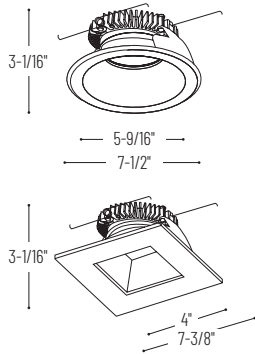

COMMERCIAL AND RESIDENTIAL COBALT HIGH LUMEN SERIES

1500LM OR 2000LM 6" REFLECTORS

NLCB2-651
6" Reflector
BB, BW, BZBZ, COCO, DW, HZW, MPW, NN, WW

NLCB2-652
6" Baffle
BB, BW, BZBZ, MPW, NN, WW

NLCB2-653
6" Square w/Round Aperture
BZBZ, DW, HZW, MPW, WW

NLCB2-656
6" Square Regress
BB, BW, BZBZ, HZW, MPW, NN, PW, WW

COBALT HIGH LUMEN SERIES 6" REFLECTORS REQUIRES NHICCB-6, NHCB-6 OR NRCB-6 HOUSING

SERIES / APERTURE	REFLECTOR TYPE	LUMENS	COLOR TEMP	FINISH
NLCB2-6	51 Round Reflector	15 1500lm	27 2700K	BB Black w/Black Flange
	52 Round Baffle		30 3000K	BW Black w/White Flange
	53 Square with Round Aperture	20 2000lm	35 3500K	BZBZ Bronze w/Bronze Flange
	56 Square with Square Aperture		40 4000K	COCO Copper w/Copper Flange
				DW Diffused Clear w/White Flange
				HZW Haze w/White Flange
				MPW Matte Powder White w/Matte Powder White Flange
				NN Nat Metal w/Nat Metal Flange
				PW Pewter w/White Flange (656 only)
				WW White w/White Flange

Example: **NLCB2-6512035WW** - 6" Cobalt High Lumen Round Reflector, 2000lm, 3500K, White Reflector with White Flange

PHOTOMETRICS

Test Number: NTR1167
Part Number: NLCB2-6512040WW
Lumens: 2495lm
Wattage: 27.58W
Efficacy: 90lpw
CCT / CRI: 4000K / 90 CRI
Spacing Criteria (0°-180°): 1.18
Spacing Criteria (90°-270°): 1.18