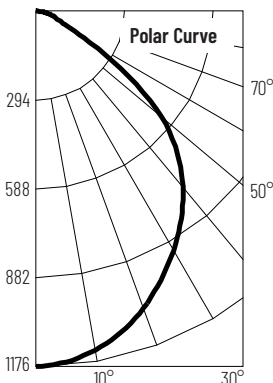

Illuminance at a Distance

Distance from Luminaire	FC at Nadir	Beam Diameter
6'	32.7fc	13'-5"
9'	14.5fc	20'-1"
12'	8.2fc	26'-11"
15'	5.2fc	33'-7"
18'	3.6fc	40'-4"

Candela Table

Vertical Angles	Candela
0	1176
5	1172
15	1102
25	984
35	844
45	668