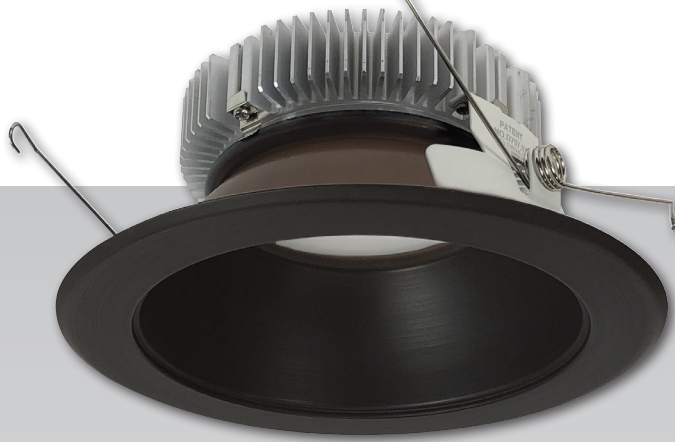

COBALT CLICK

LED retrofit luminaire for residential and light commercial applications. Available in 4", 5" or 6" apertures in 750 or 1000 lumens at 90+ CRI. Offered in a variety of CCT options including Comfort Dim.