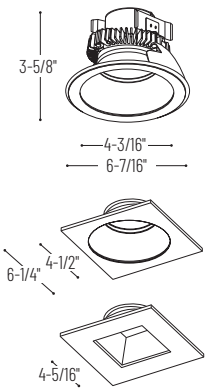

Each Cobalt retrofit includes a medium base socket for easy retrofitting

RETROFIT COBALT CLICK SERIES

750LM OR 1000LM 5" RETROFIT