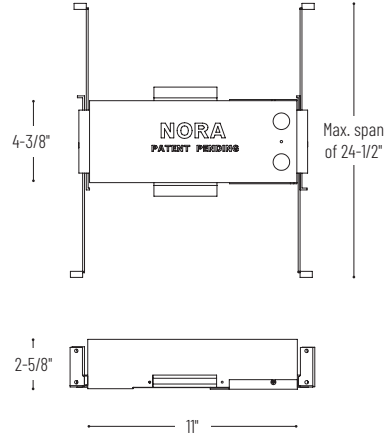

COBALT SERIES 4" SHALLOW HOUSING

SERIES / APERTURE	LUMENS / WATTAGE	VOLTAGE
NHSIC-4 4" Shallow IC Air-Tight New Construction	85 850lm / 13.5W	LE3LT 120V input; Triac / ELV Dimming
	12 1250lm / 16.5W	LE4LT 120-277V input; Triac / ELV / 0-10V Dimming

Example: **NHSIC-485LE3LT** - 4" Cobalt Shallow IC Air-Tight New Construction Housing, 850lm / 13.5W, 120V Input; Triac/ELV dimming

Shallow, specification grade, IC air-tight new construction housing that is only 2-5/8" tall. The patent pending driver design allows complete accessibility from below the ceiling. Dedicated reflectors are available in multiple finishes and lumens outputs, in round and square apertures. Cobalt family utilizes the latest COB LED technology throughout, for consistent and uniform appearance.

ELECTRICAL:

Voltage: 120V or 120-277V
Lumens / Wattage: 850lm / 13.5W or 1250lm / 16.5W
Color Rendering Index: 90+ CRI
Color Temperature: 2700K, 3000K, 3500K, 4000K
LED: Cree® COB
Dimming: Triac, ELV or 0-10V dimming

CONSTRUCTION:

Housing: Heavy gauge welded 0.04" steel housing with two inner boxes adjusts from 3/8" to 1-1/4" maximum ceiling thickness. Suitable for contact with insulation. Patent pending movable driver compartment for easy access to driver after installation.
Reflector: Aluminum spun reflector with deep set diffused lens for excellent visual comfort while providing high lumen output. The deep reflector places the LED optics deeper, increasing the visual comfort and reduces COB board images when off. Available in round reflector, baffle, square/round and square/square styles

INSTALLATION:

New Construction: Bar hangers are adjustable to 24-1/2" and can be repositioned 90 degrees. Bar hangers are slotted for T-bar installations.

MINIMUM CLEARANCES: IC housings are rated for direct contact with thermal insulation and does not have any minimum clearance requirements.

LISTING & WARRANTY:

- cULus Listed for Wet Location
- Meets or exceeds ASTM-283 Air-Tight Requirements
- ENERGY STAR certified
- Certified to the high efficacy requirements of California Title 24 JA8-2019
- 5 Year Limited Warranty