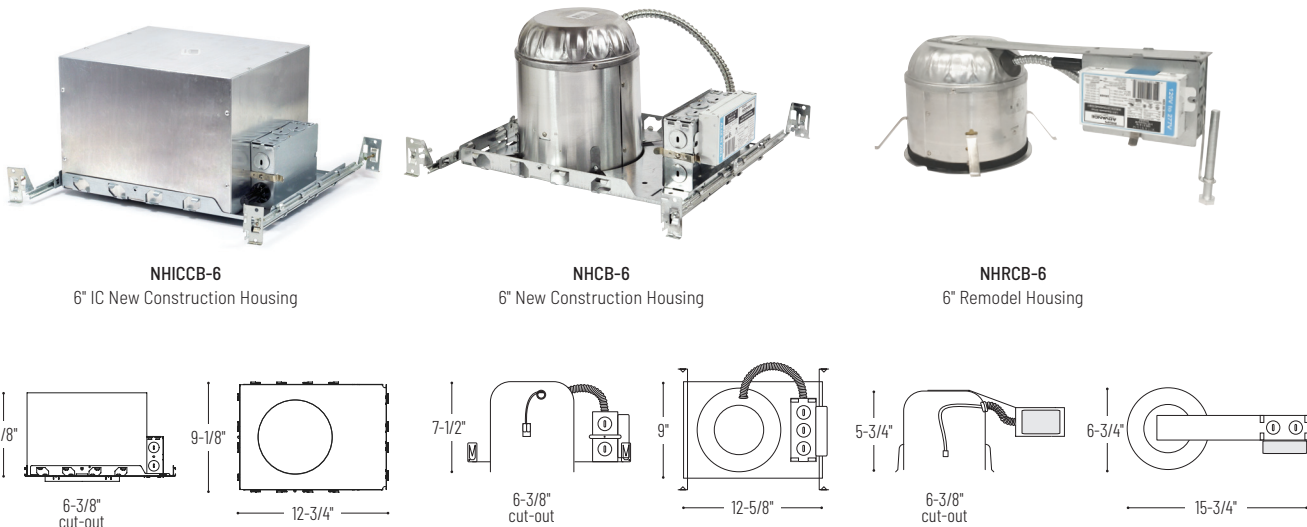

COBALT HIGH LUMEN SERIES COMMERCIAL AND RESIDENTIAL

6" HOUSING 1500LM OR 2000LM

COBALT HIGH LUMEN SERIES 6" HOUSING

SERIES / APERTURE	LUMENS / WATTAGE	VOLTAGE	OPTIONAL EMERGENCY
NHICCB-6 ICAT New Construction	15 1500lm / 22W 20 2000lm / 28W	LE4 120/277V input; Triac, ELV or 0-10V	PEM Pre-wired for Emergency Battery (specify battery and test switch separately)
NHCB-6 Non-IC New Construction	15 1500lm / 22W 20 2000lm / 30W	LE6 120-277V input; 0-10V dimming	/EM Emergency with Remote Test Switch
NHRCB-6 Non-IC Remodel	15 1500lm / 22W 20 2000lm / 30W	LE1 120V input; 0-10V dimming LE2 277V input; 0-10V dimming	

Example: **NHRCB-620LE2** - 6" Cobalt High Lumen Non-IC Remodel Housing, 2000lm / 34W, 277V input; 0-10V dimming

Cobalt High Lumen LED dedicated new construction and remodel housings allow our Cobalt High Lumen reflectors to produce up to 2000 lumens. The reflectors look identical to a 6" Cobalt from below the ceiling, but produce an incredible 1500 or 2000 lumens at 90+CRI for higher ceiling applications.

ELECTRICAL:

Voltage: 120V or 277V

Lumens: 1500lm or 2000lm

Wattage: Varies by housing

Color Rendering Index: 90+ CRI

Color Temperature: 2700K, 3000K, 3500K, 4000K

Dimming: Triac, ELV or 0-10V (must specify)

CONSTRUCTION:

Housing: High quality, die-cut 0.040 aluminum one-piece frame. Arm consisting of 0.050 structural steel connects remodel housing with junction box.

Reflector: Aluminum spun reflector with deep set diffused lens for excellent visual comfort while providing high lumen output.

INSTALLATION:

New Construction: Bar hangers are adjustable to 24-1/2" and can be repositioned 90 degrees. Bar hangers are slotted for T-bar installations.

Remodel: High-tension tempered steel springs secure remodel housings evenly to the ceiling. Accommodates ceiling thicknesses from 1/2" to 1-1/4".

MINIMUM CLEARANCES: Non-IC fixtures require minimum clearances of 3" from thermal insulation and 1/2" from adjacent building components. IC rated housings require no minimum clearance.

EMERGENCY OPTION:

Emergency back-up operates LED for a minimum of 90 minutes. IC Air-Tight housing requires a remote battery, specify NEPK-07LEDUNV.

LISTING & WARRANTY:

- cULus Listed for Wet Location
- Meets or exceeds ASTM-283 Air-Tight Requirements (IC housing only)
- ENERGY STAR certified
- Certified to the high efficacy requirements of California Title 24 JA8-2019 (IC housing only)
- 5 Year Limited Warranty