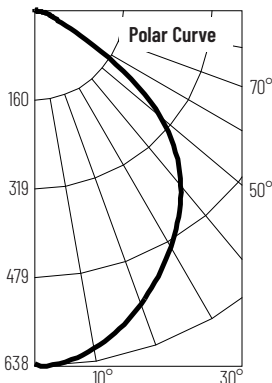

Illuminance at a Distance

Distance from Luminaire	FC at Nadir	Beam Diameter
4'	39.7fc	9'
6'	17.6fc	13'-7"
8'	9.9fc	18'-1"
10'	6.3fc	22'-7"
12'	4.4fc	27'-1"

Candela Table

Vertical Angles	Candela
0	634
5	630
15	591
25	525
35	449
45	360